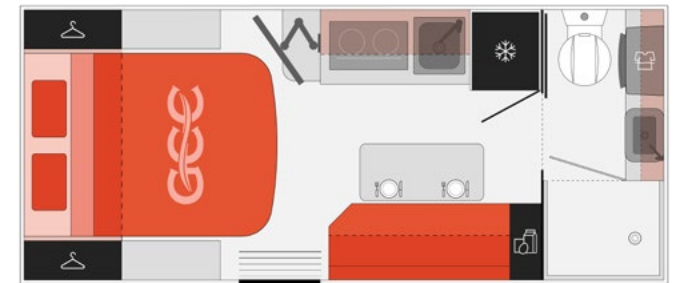

POWER MANAGEMENT

AC (240V) CHARGER	Enerdrive 3000W/100A 12V inverter charger
BATTERY	600Ah of Enerdrive lithium battery capacity
BATTERY MONITOR	Simarine 4" display screen with smart device connectivity
DC (12V) CHARGER	Enerdrive 12V 40A+ DC2DC battery charger
INVERTER	Enerdrive 3000W pure sine wave inverter with auto transfer switch
LEVELLING DEVICE	Simarine inclinometer
SOLAR	700W of rooftop solar capacity
SOLAR CONTROLLER	1 x Enerdrive 12V 40A MPPT solar controllers