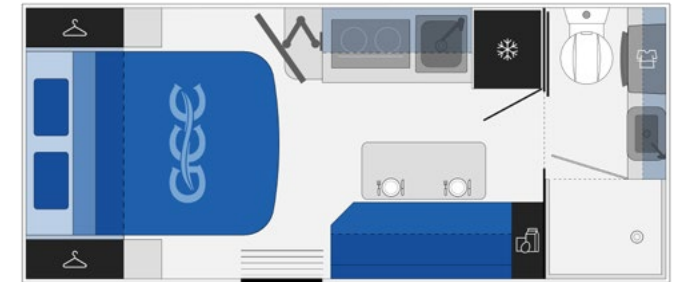

POWER MANAGEMENT

AC (240V) CHARGER	Enerdrive 2000W/80A 12V inverter charger
BATTERY	300Ah of Enerdrive lithium battery capacity
BATTERY MONITOR	Simarine 4" display screen with smart device connectivity

DC (12V) CHARGER	Enerdrive 12V 40A+ DC2DC battery charger
INVERTER	Enerdrive 2000W pure sine wave inverter with auto transfer switch
LEVELLING DEVICE	Simarine inclinometer
SOLAR	350W of rooftop solar capacity
SOLAR CONTROLLER	Enerdrive 12V 40A MPPT solar controller