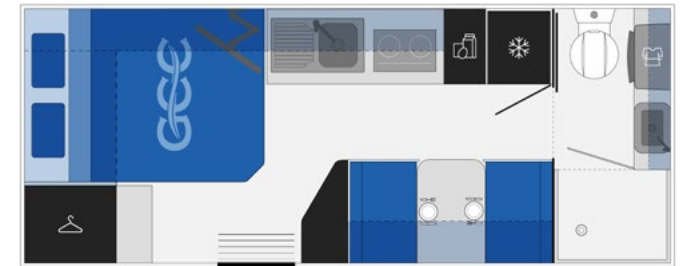

POWER MANAGEMENT

AC (240V) CHARGER	Enerdrive 2000W/80A 12V inverter charger
BATTERY	300Ah of Enerdrive lithium battery capacity
BATTERY MONITOR	Simarine 4" display screen with smart device connectivity

DC (12V) CHARGER	Enerdrive 12V 40A+ DC2DC battery charger
INVERTER	Enerdrive 2000W pure sine wave inverter with auto transfer switch
LEVELLING DEVICE	Simarine inclinometer
SOLAR	525W of rooftop solar capacity
SOLAR CONTROLLER	Enerdrive 12V 40A MPPT solar controller